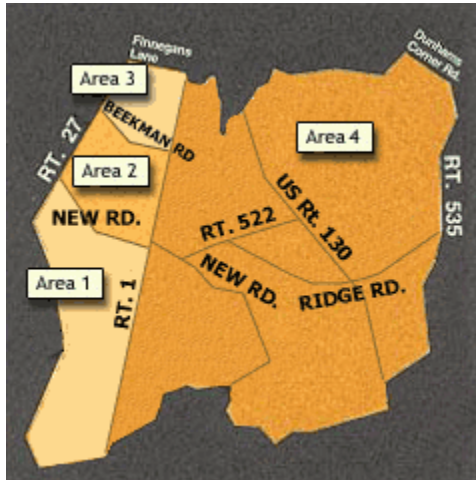

South Brunswick Township 2022 Leaf Collection Schedule

The Township expects to have leaf crews in each of four collection areas three times during the leaf season. The collection schedule listed is subject to change due to unforeseen circumstances. Every effort will be made to maintain this schedule.

NOTE: Bagged leaves may be DELIVERED to the Township's Brush Site located behind Sondek Park on New Road. The Area is open Monday through Saturday from 8:30 am to 3:00 pm. **BAGS MUST BE EMPTIED AND REMOVED.**

AREA 1
(Between Route 27 and Route 1 & Between Kingston and New Road)
PICK UP DATES
Round 1: 10/24*, 10/25, 10/26
Round 2: 11/10*, 11/14, 11/15, 11/16
Round 3: 12/7*, 12/8, 12/9

AREA 2
(Between Route 27 and Route 1 & Between New Road and Beekman Road)
PICK UP DATES
Round 1: 10/27*, 10/28, 10/31
Round 2: 11/17*, 11/18, 11/21, 11/22
Round 3: 12/12*, 12/13, 12/14

AREA 3
(Between Route 27 and Route 1 & between Beekman Road & Finnegans Lane)
PICK UP DATES
Round 1: 11/1*, 11/2, 11/3
Round 2: 11/23*, 11/28, 11/29, 11/30
Round 3: 12/15*, 12/16, 12/19

AREA 4
(East of Route 1)
PICK UP DATES
Round 1: 11/4*, 11/7, 11/9
Round 2: 12/1*, 12/2, 12/5, 12/6
Round 3: 12/20*, 12/21, 12/22